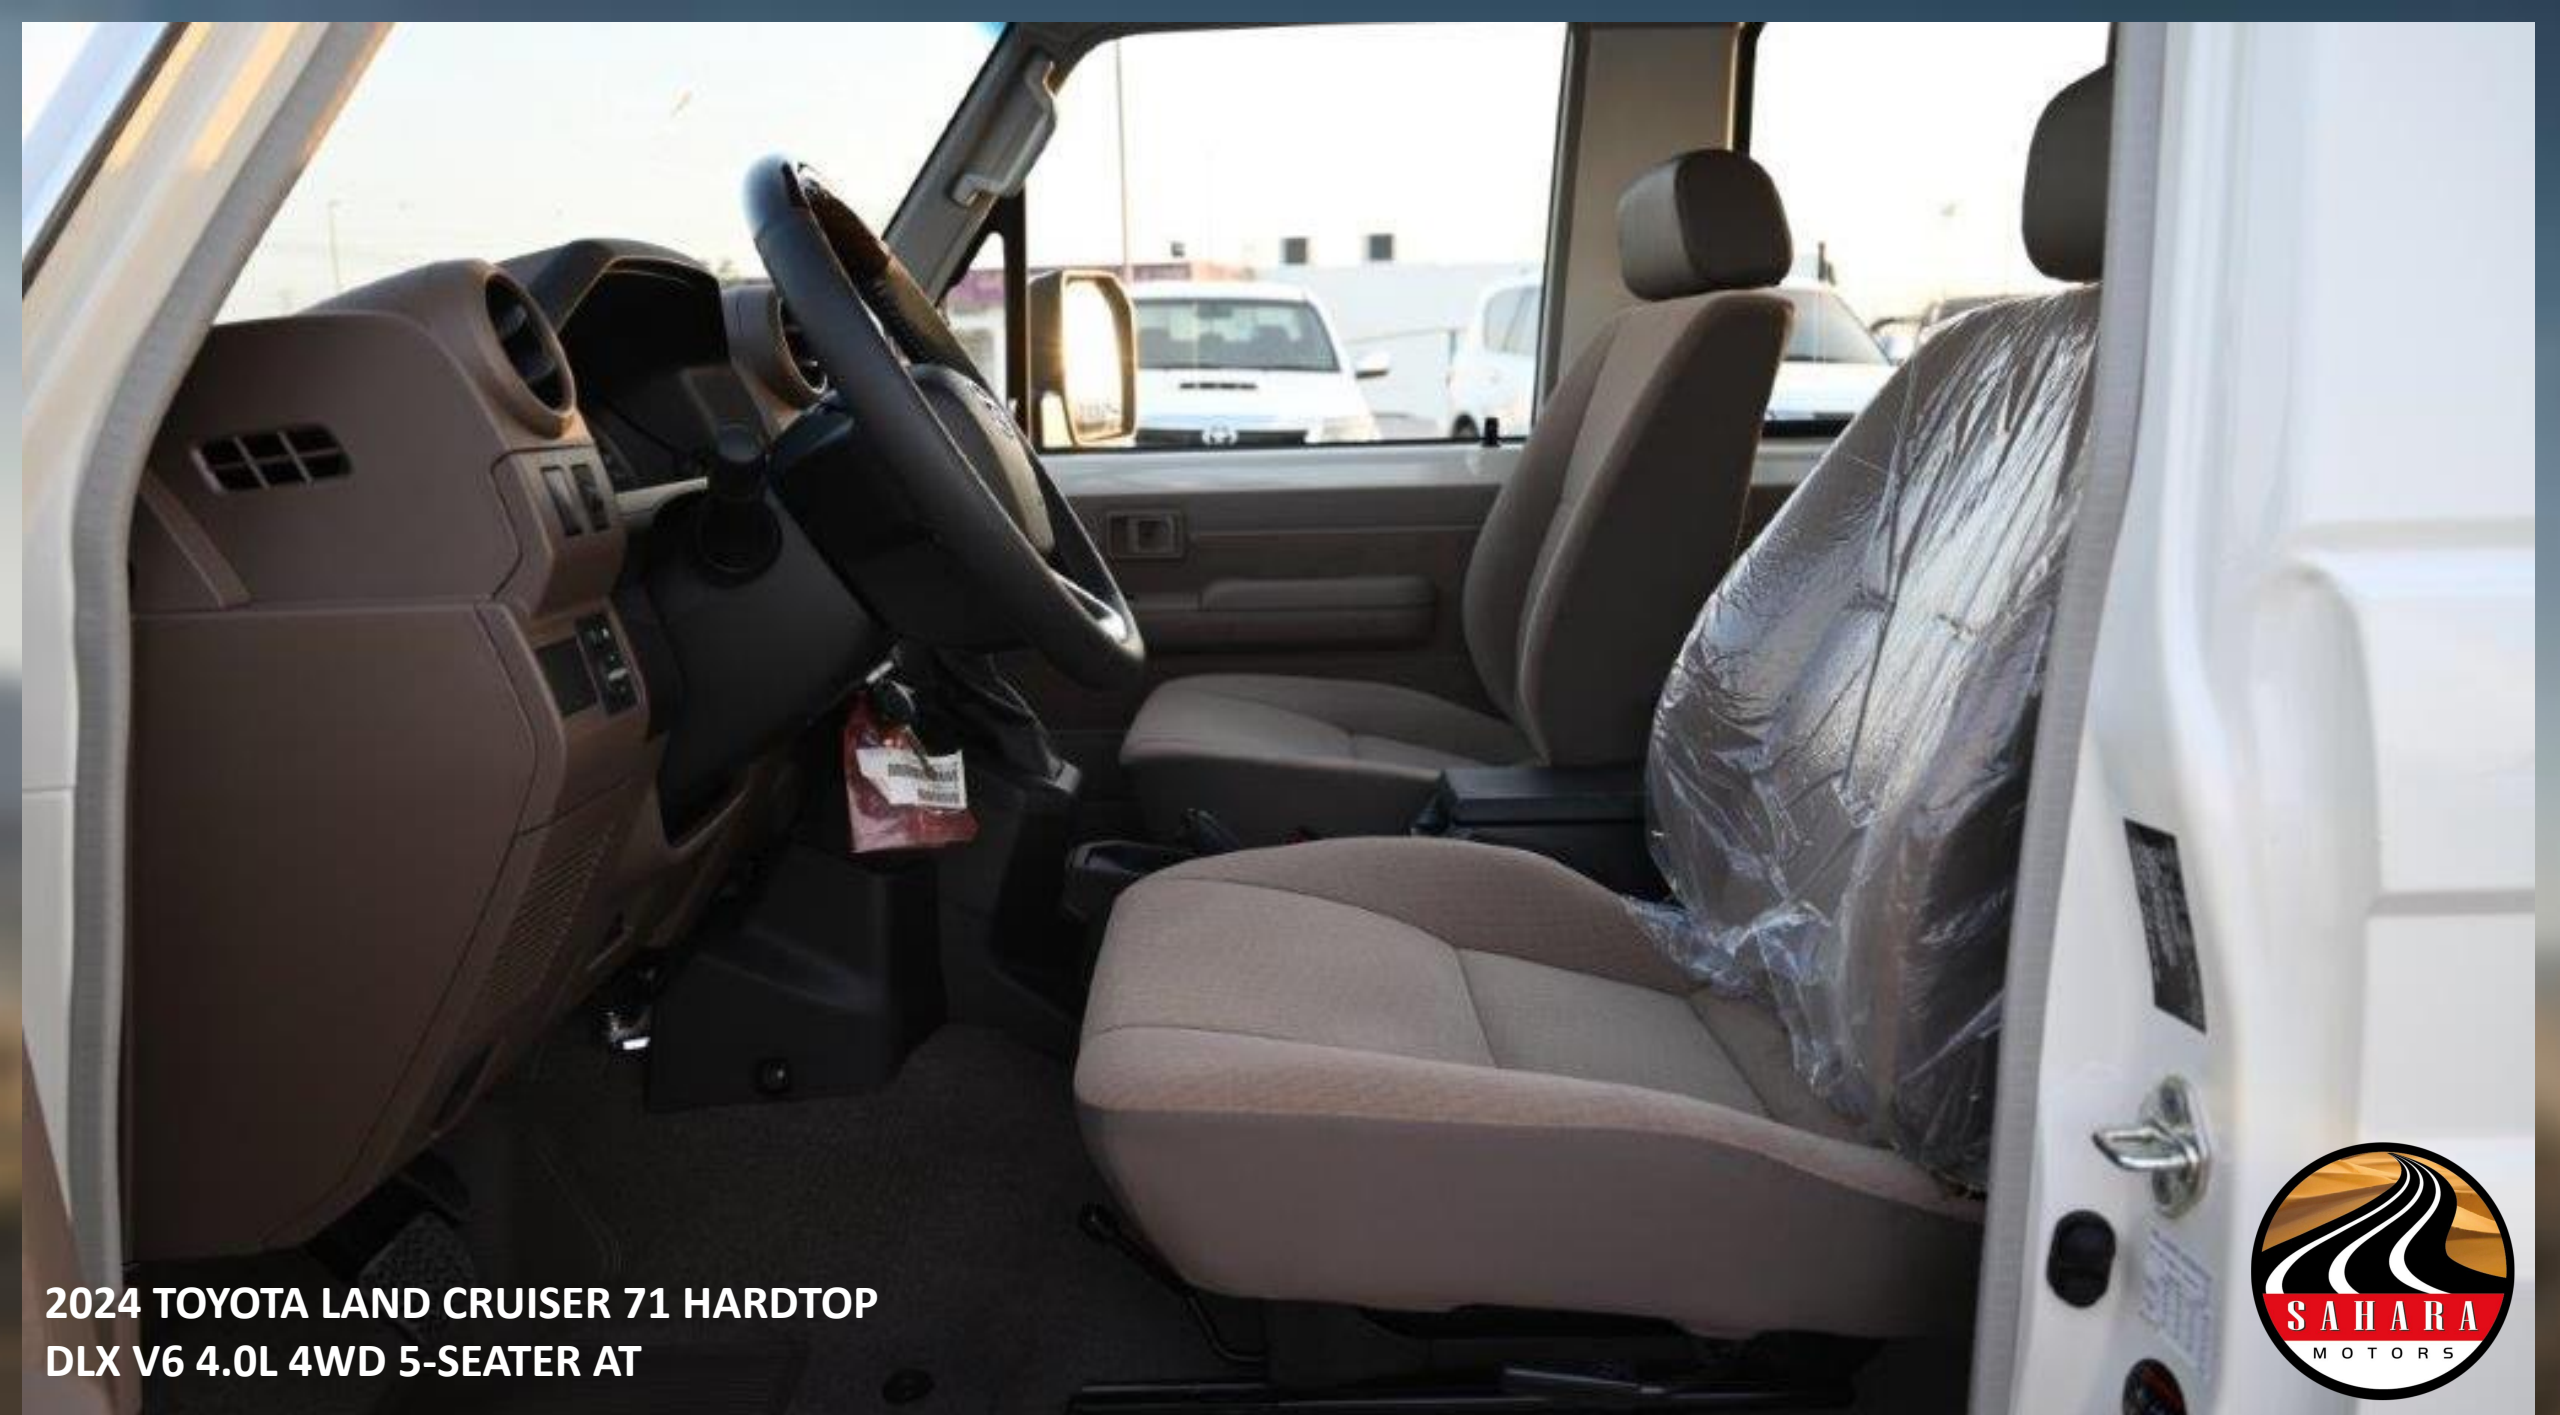

**2024 TOYOTA LAND CRUISER 71 HARDTOP
DLX V6 4.0L 4WD 5-SEATER AT**